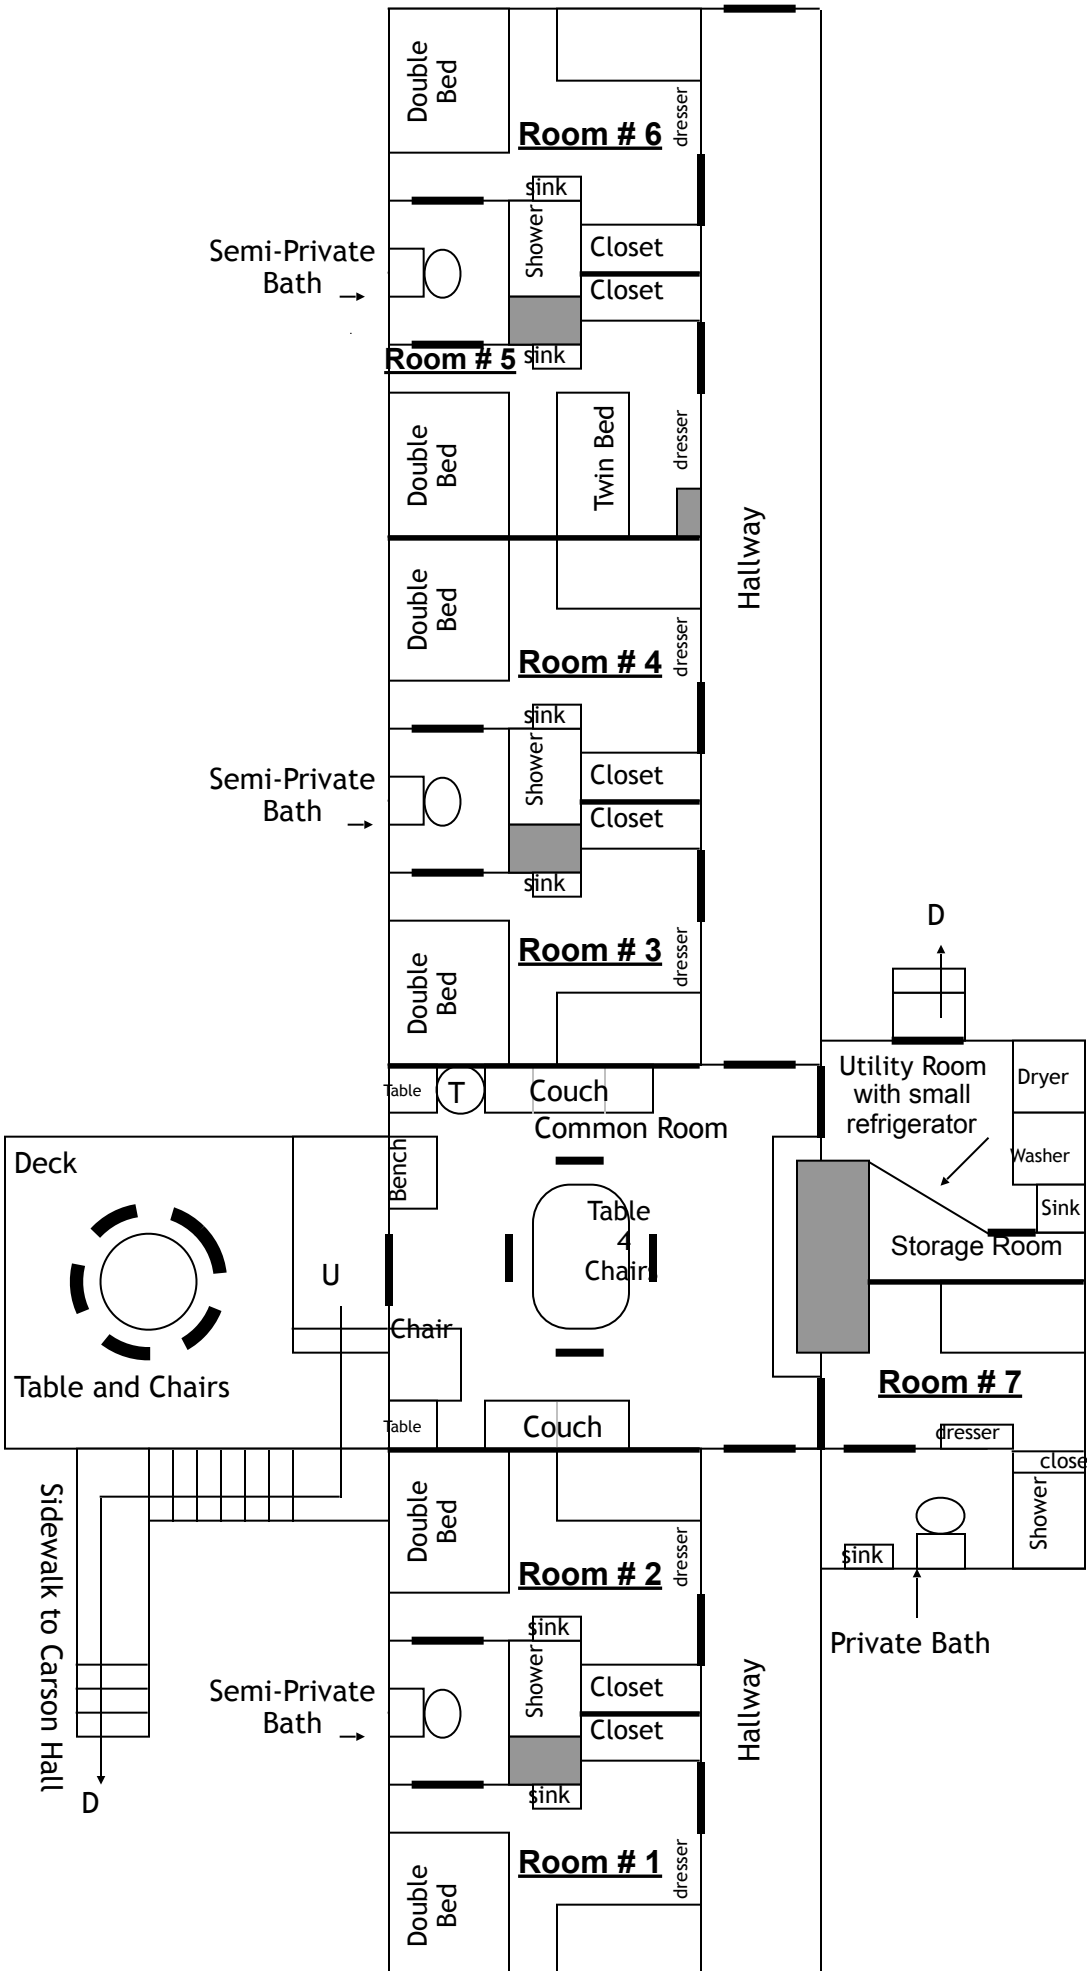

Ginn's Lodge

Semi-Private Accommodations

Occupancy Guide

- 7 Single Guestrooms for 7 individuals or
- 6 Double Guestrooms with 1 Single Guestroom for up to 13 individuals

This lodge is intended for adult groups, family groups, and program/leadership and/or camp staff.

Key

-  = Doors
-  = Stairs
-  = Telephone
- D = Stair direction down
- U = Stair direction up
- * = Fireplace non-functional